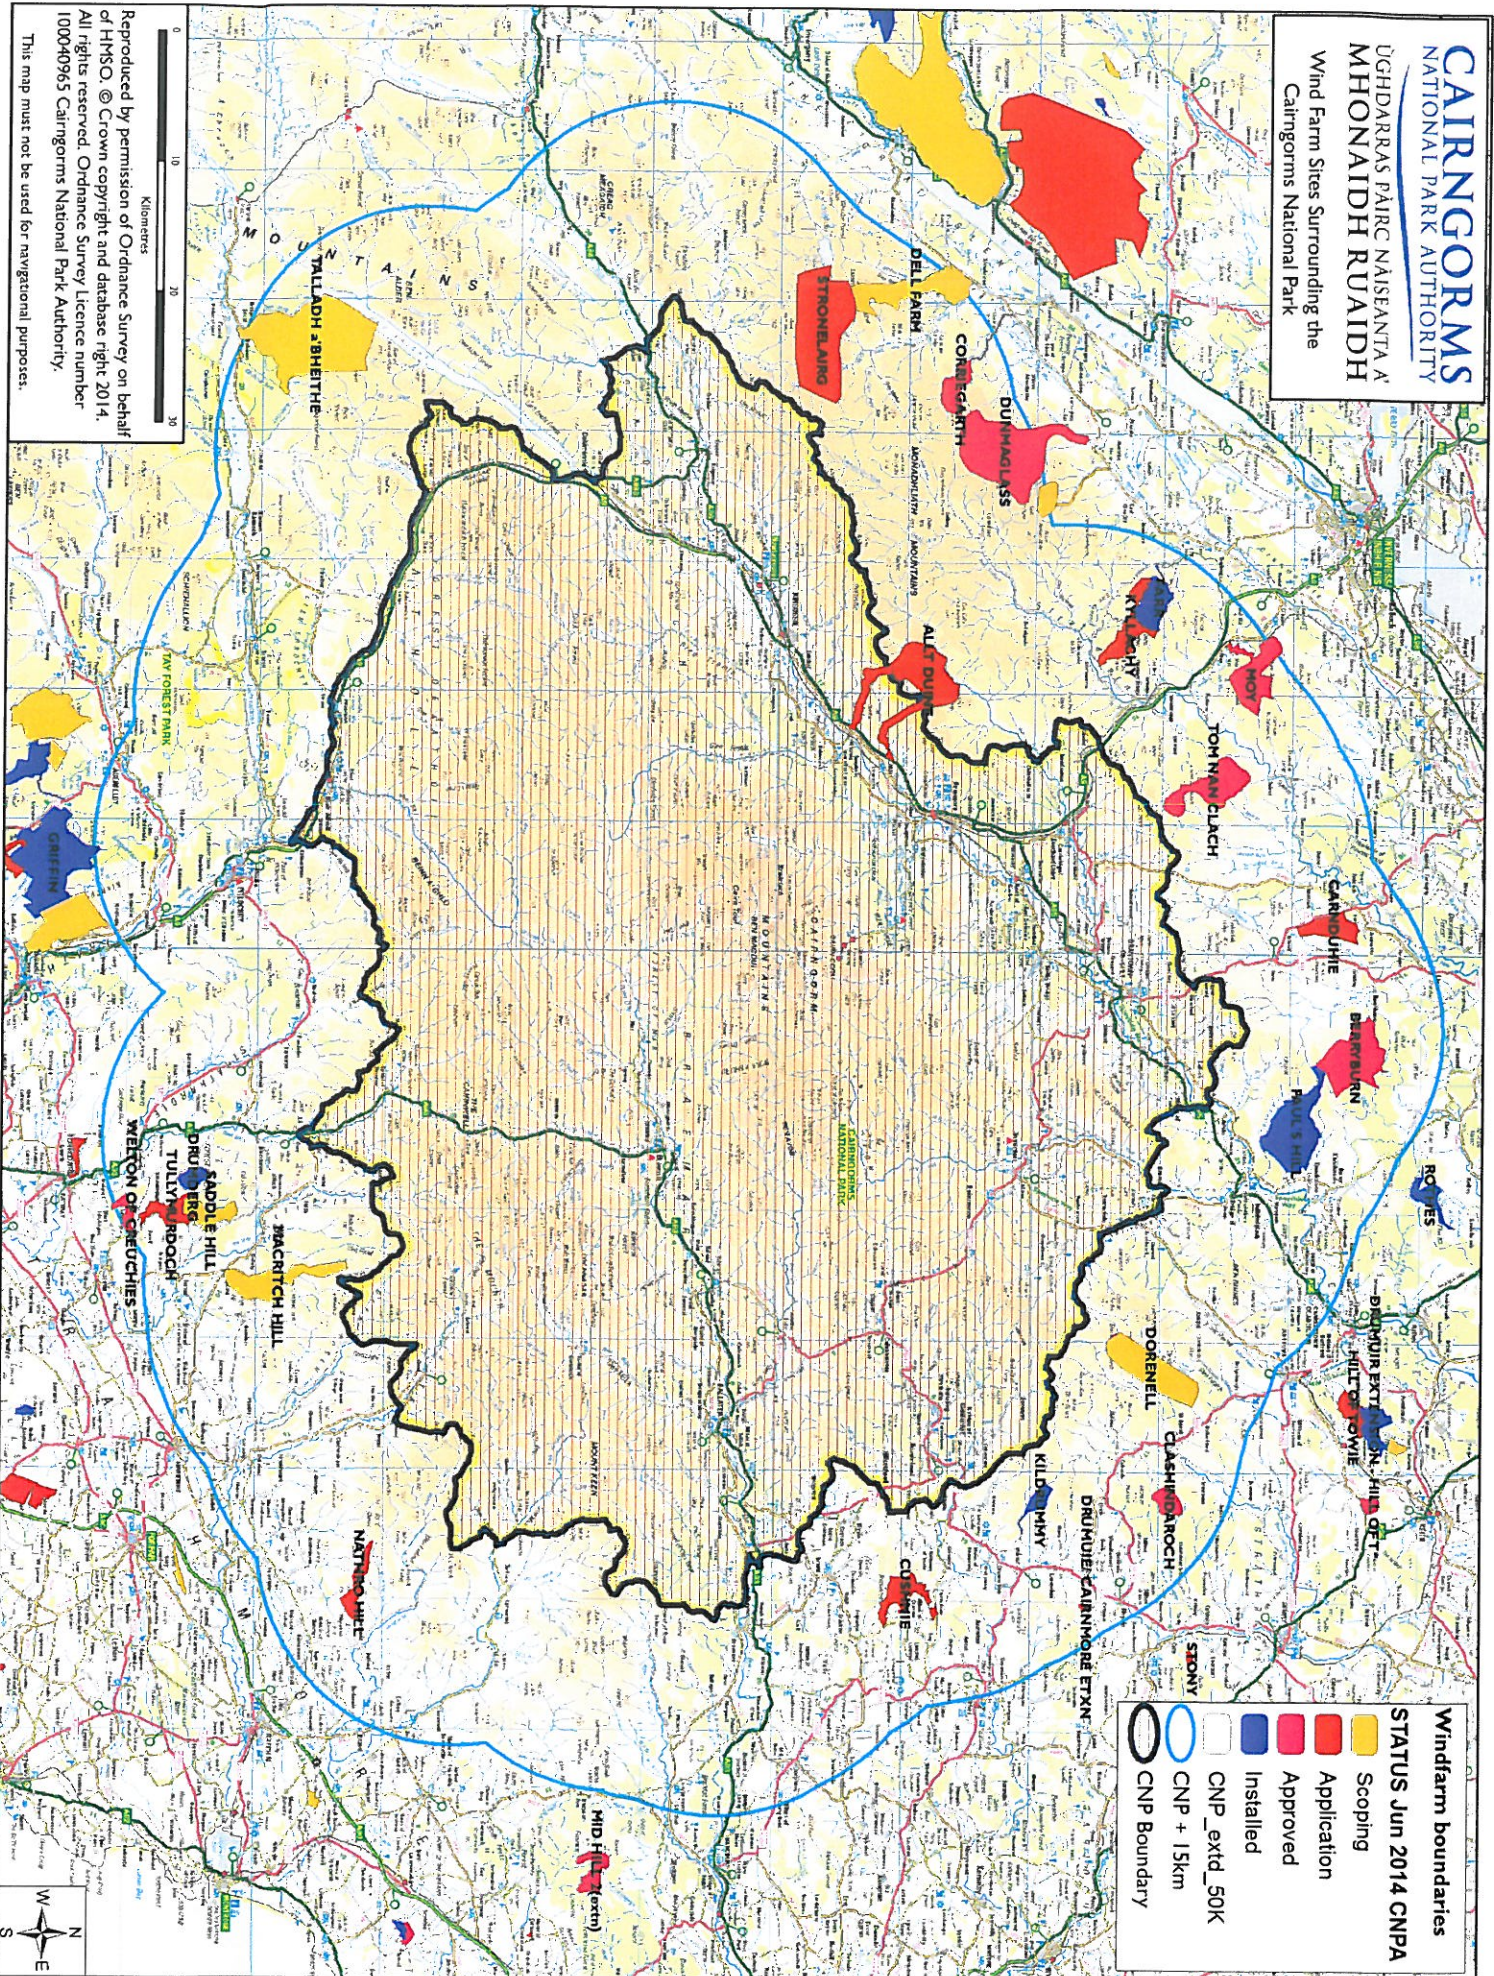

## **AGENDA ITEM 5**

### **APPENDIX 2**

#### **TALLADH-A-BHEITHE WIND FARM**

#### **WINDFARM SITES SURROUNDING CAIRNGORMS NATIONAL PARK**

**Windfarm boundaries**  
**STATUS Jun 2014 CNPA**

- Scoping
- Application
- Approved
- Installed
- CNP\_extd\_50K
- CNP + 15km
- CNP Boundary